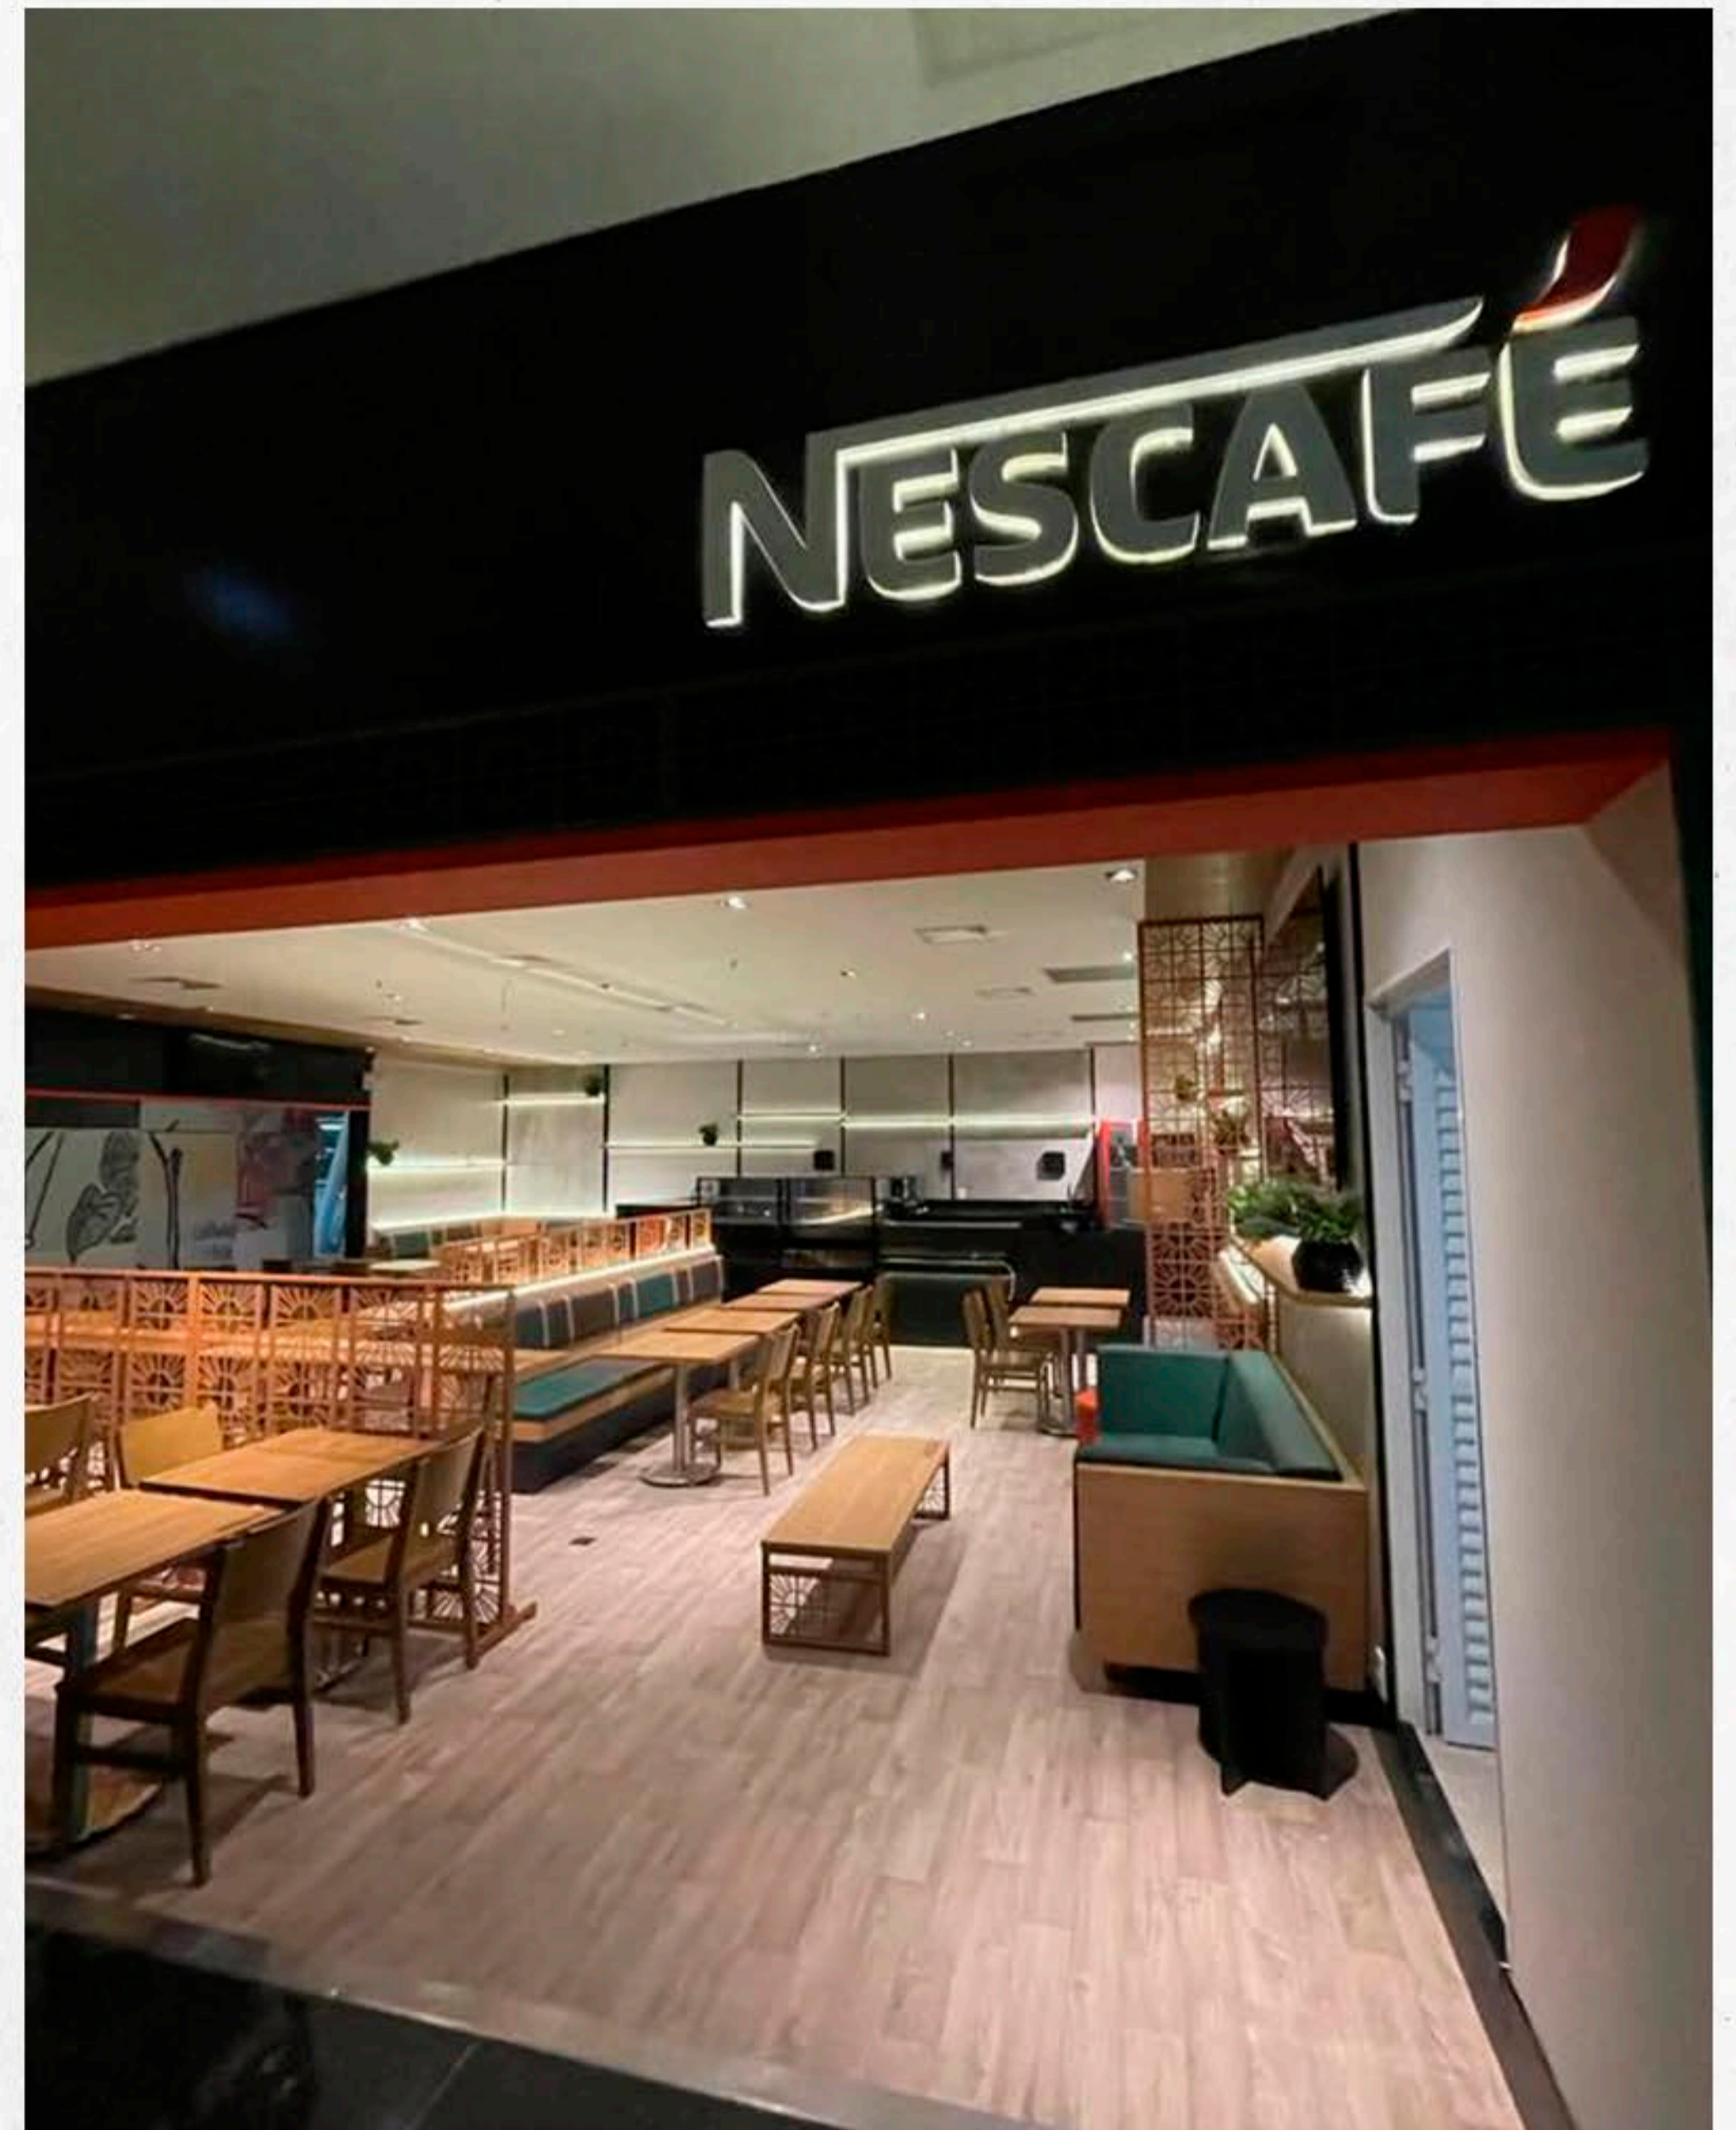

NESCAFÉ

📍 Brasília – DF

Implantação da loja Nescafé no Aeroporto Internacional de Brasília, com construção de cozinha industrial.