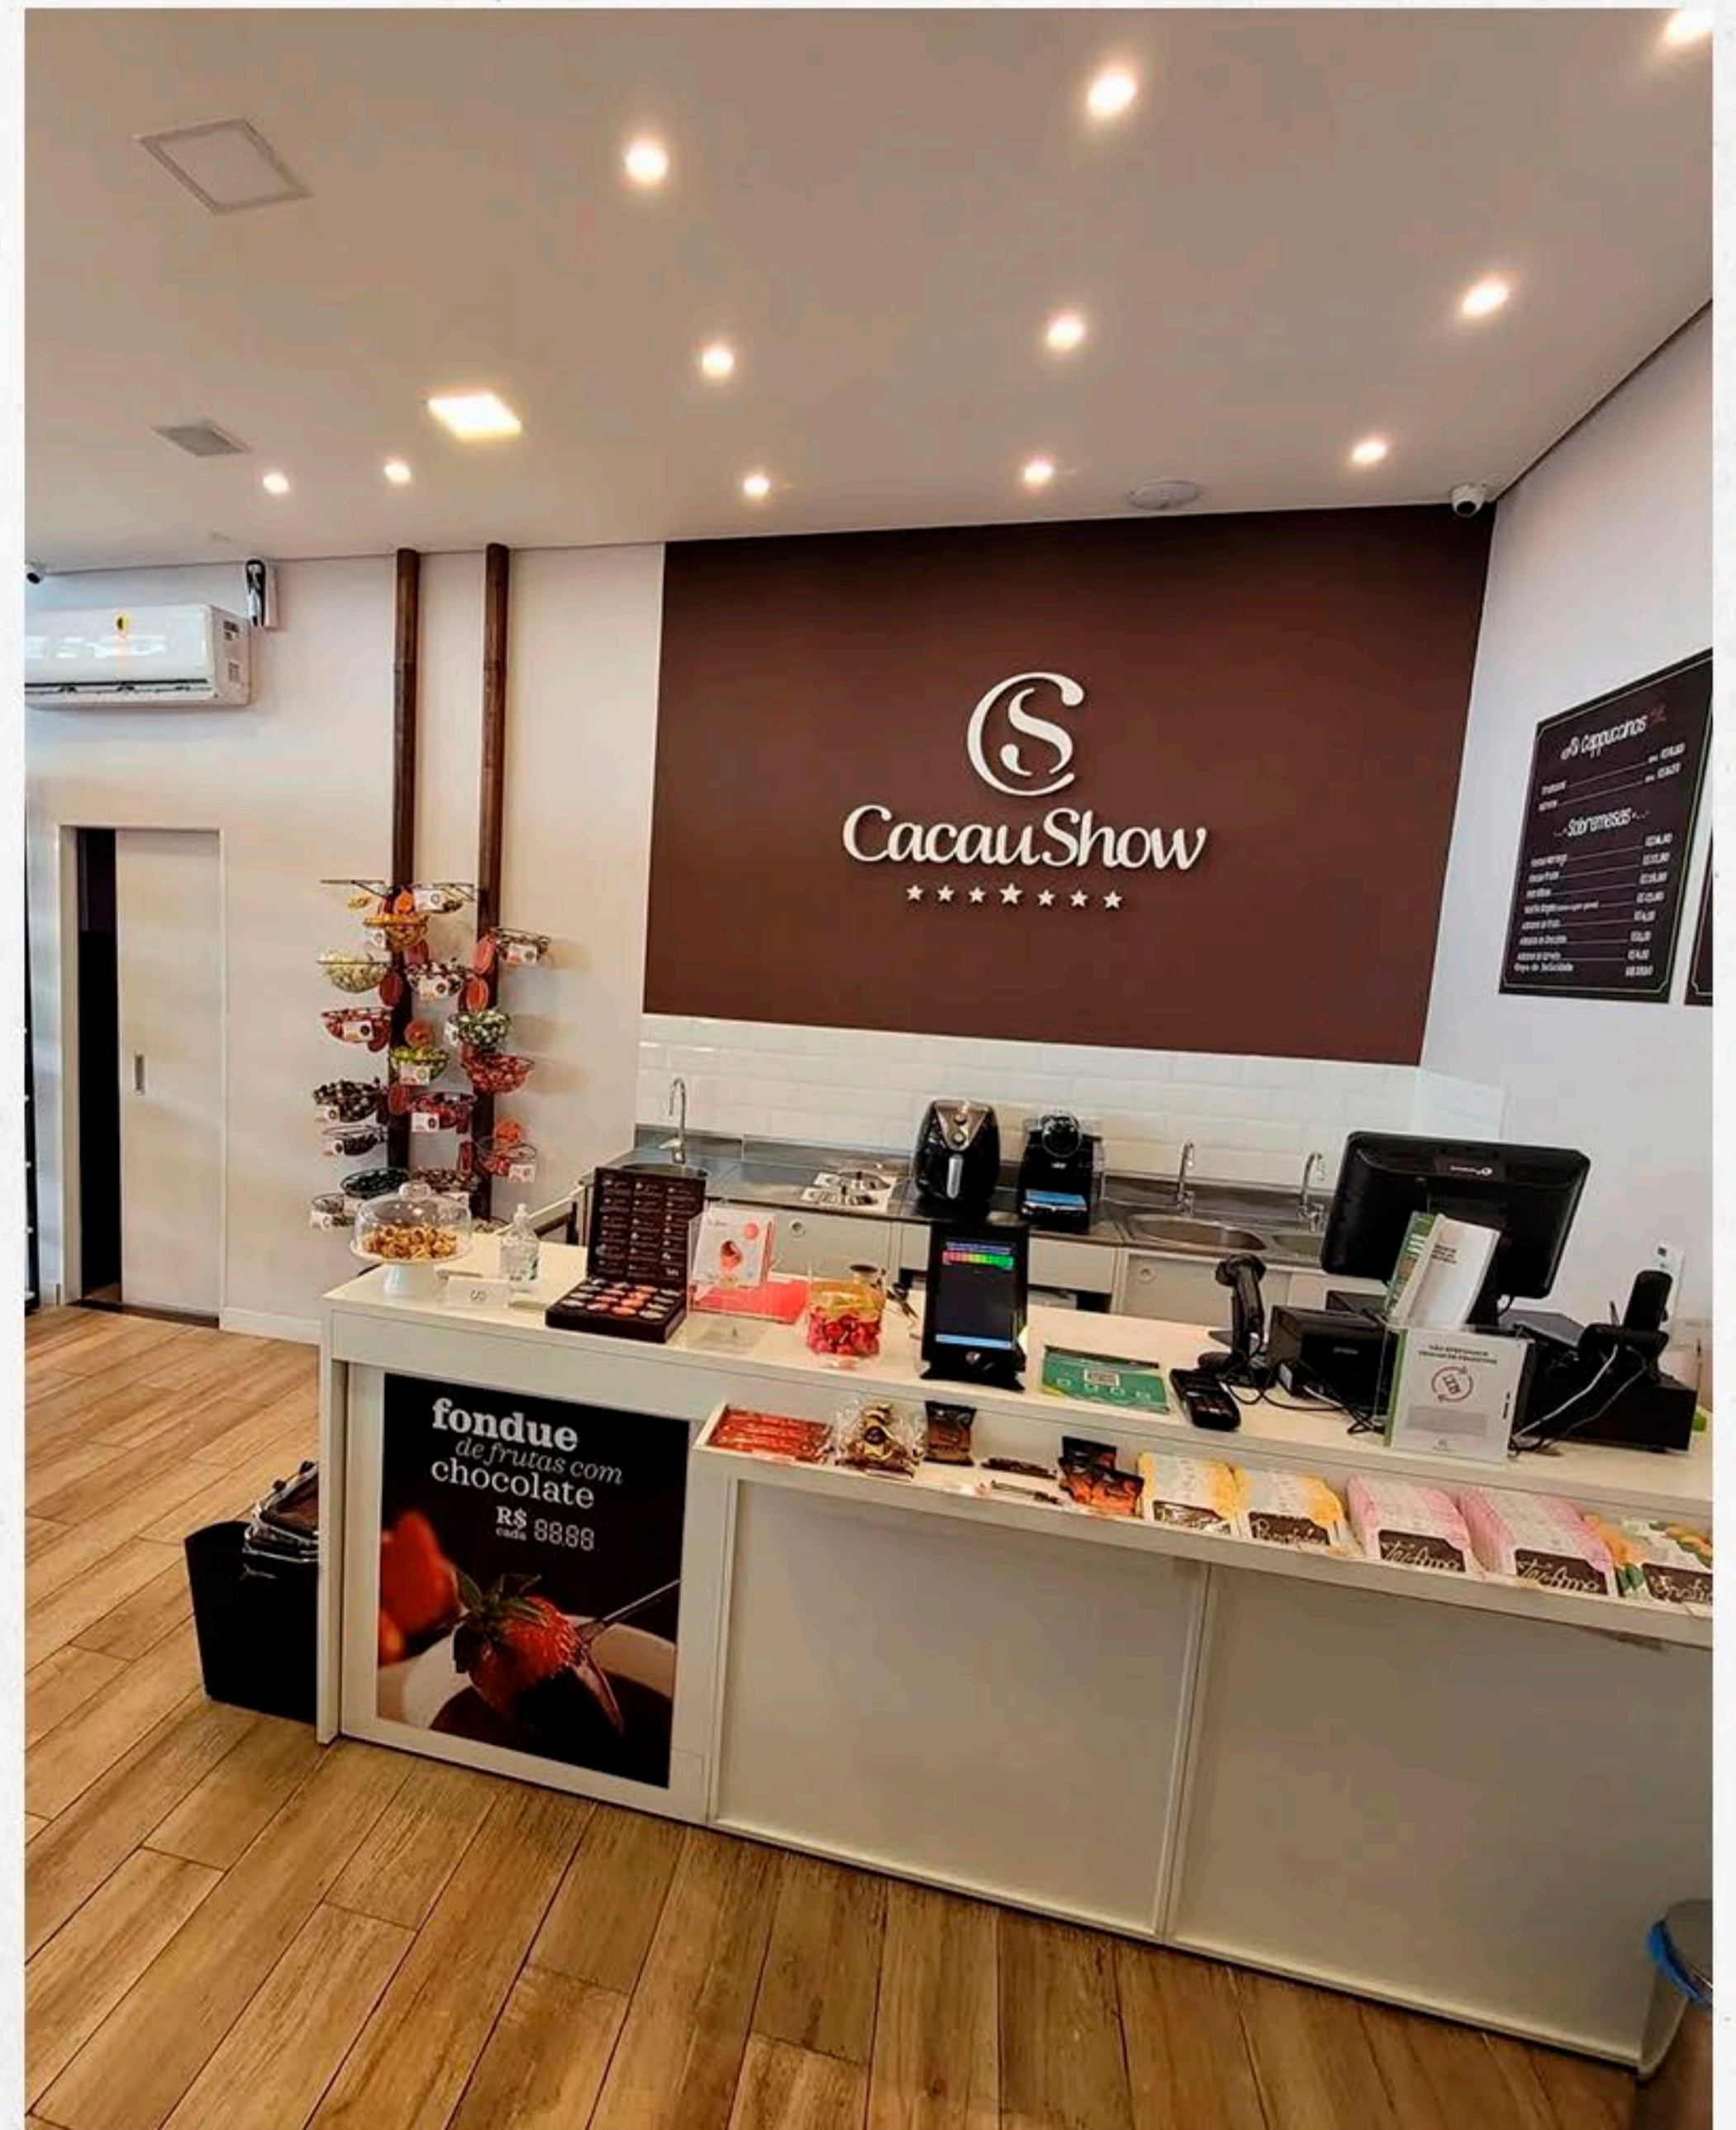

NOSSOS CLIENTES

CASES DE SUCESSO

FRANQUQUIAS

The image shows the interior of a restaurant or bar. The lighting is a mix of warm orange and cool green. Neon orange lines are visible on the ceiling. In the background, there is a bar area with four green star-shaped signs. The foreground is filled with several square tables and black chairs. A sign on the right wall reads "LIVING HANK".

Implantação de lojas VIVO em todo o território nacional.

solluta
OBRAS CORPORATIVAS

DOMINO'S

📍 Brasília - DF

Implantação de pizzaria Dominos's.

CACAUSHOW

📍 Brasília - DF

Implantação de loja CacauShow no Shopping DF Plaza.