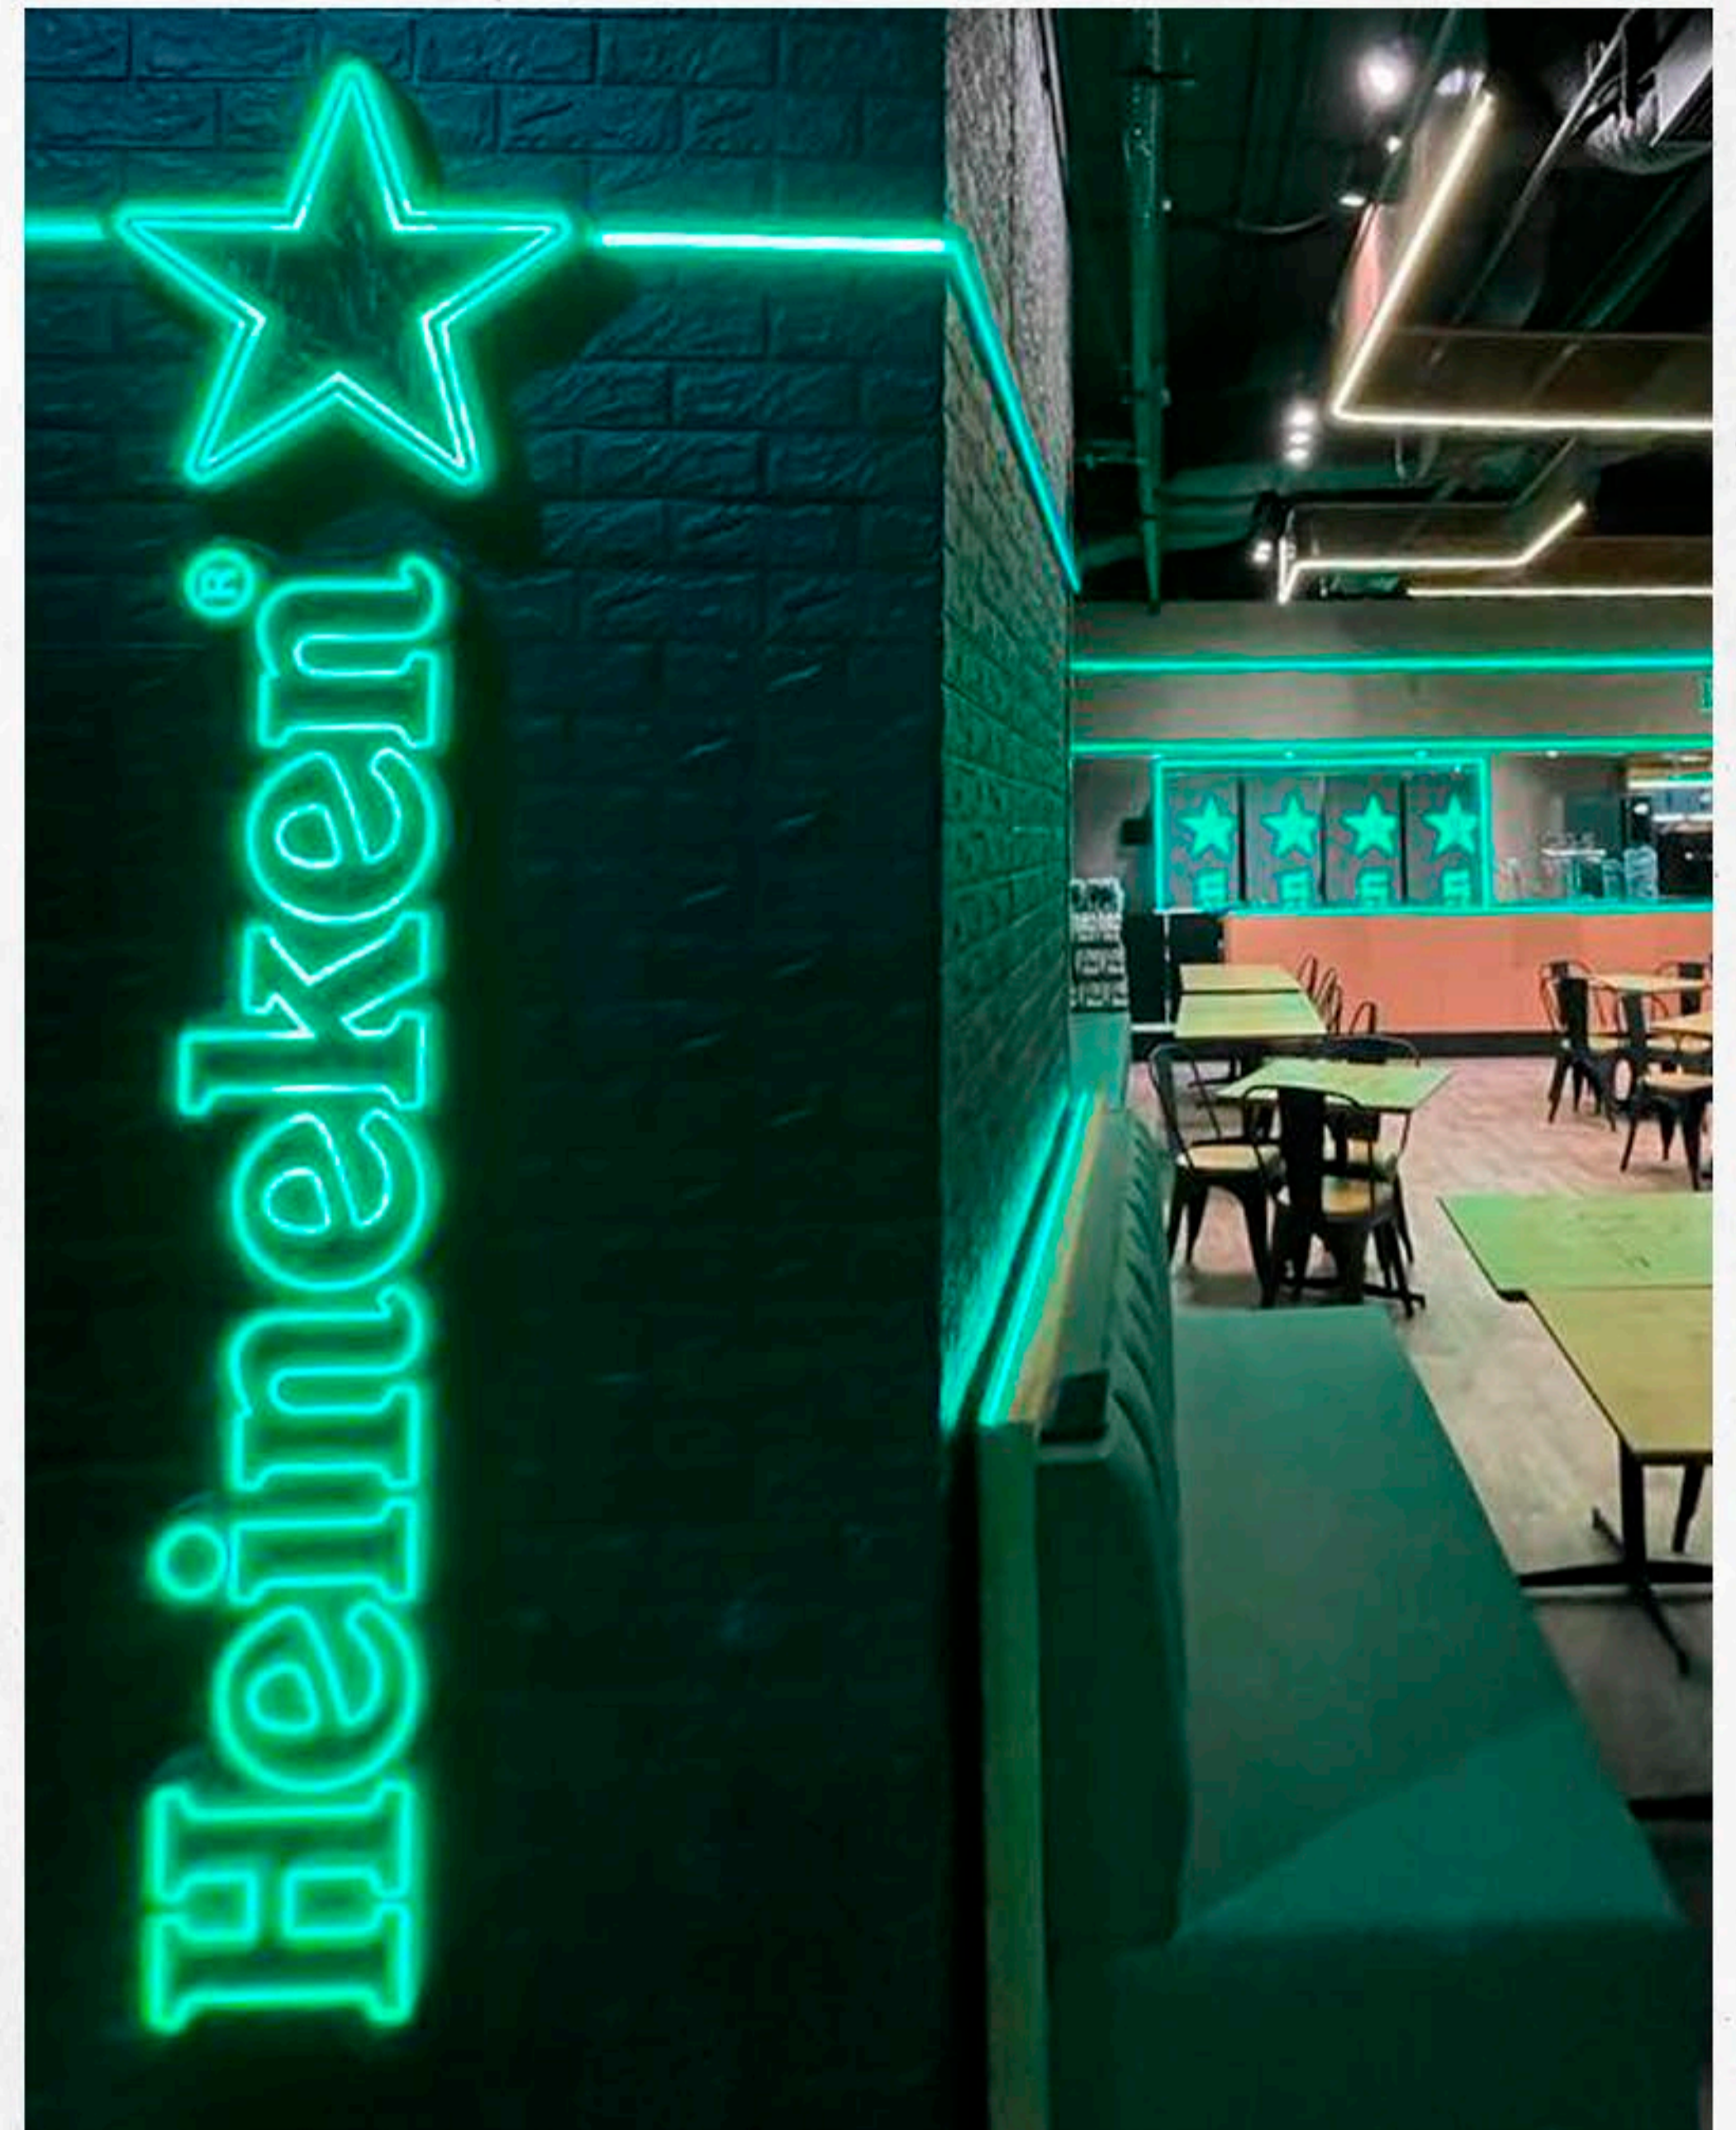

LIVING HEINEKEN

📍 Brasília – DF

Implantação da cervejaria Heineken no Aeroporto Internacional de Brasília, com construção de cozinha industrial.