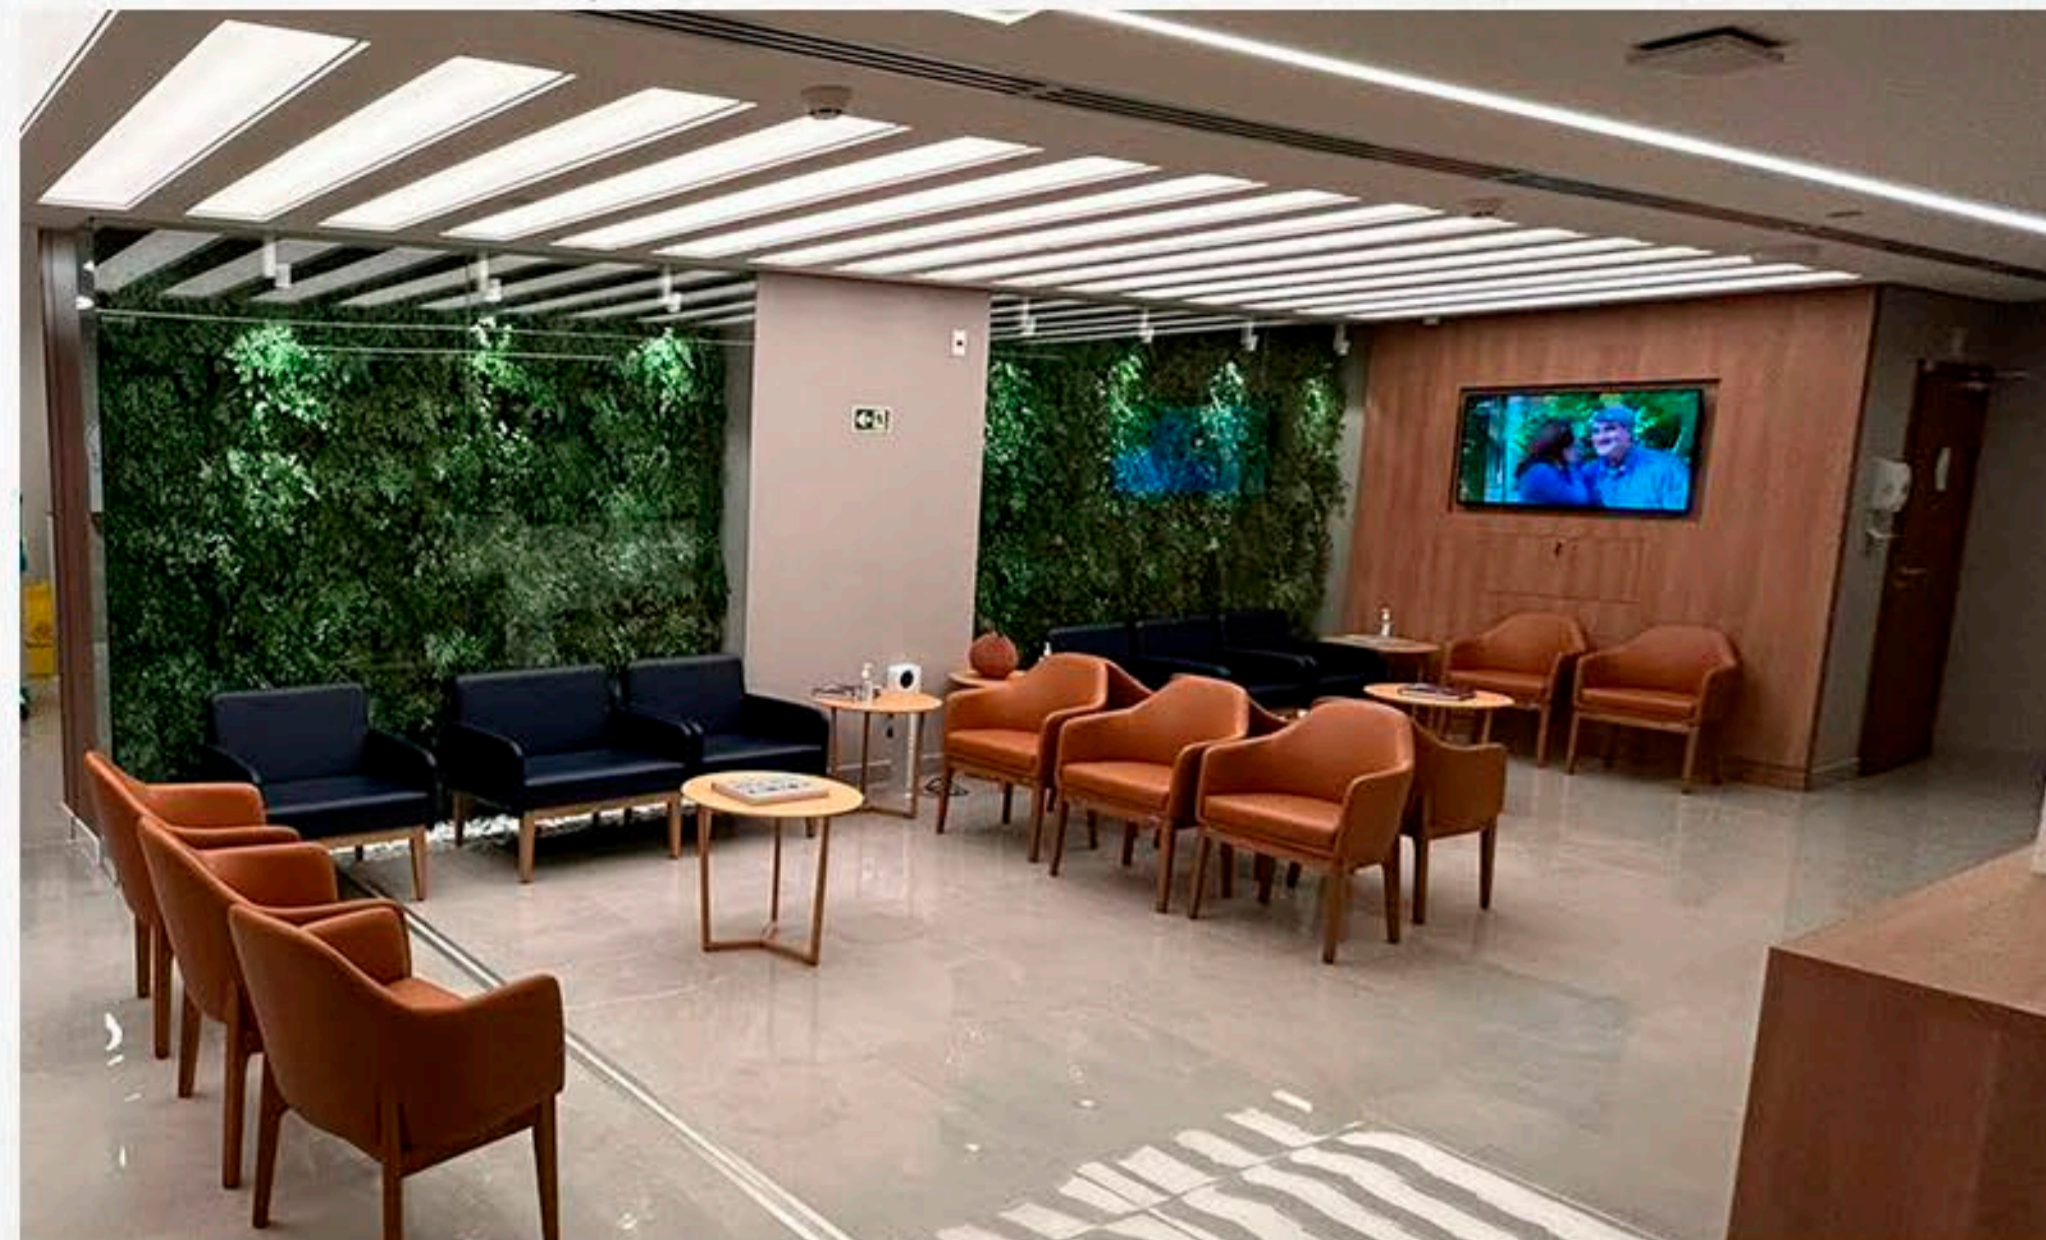

HOSPITAL DF STAR

RECEPÇÕES ONCOLOGIA DF STAR

📍 Brasília - DF

Revestimento das paredes em MDF, jardim vertical, fornecimento de balcões da recepção, painéis de TV, vidro temperado, piso em porcelanato, revestimentos em porcelanato e MDF nos banheiros.