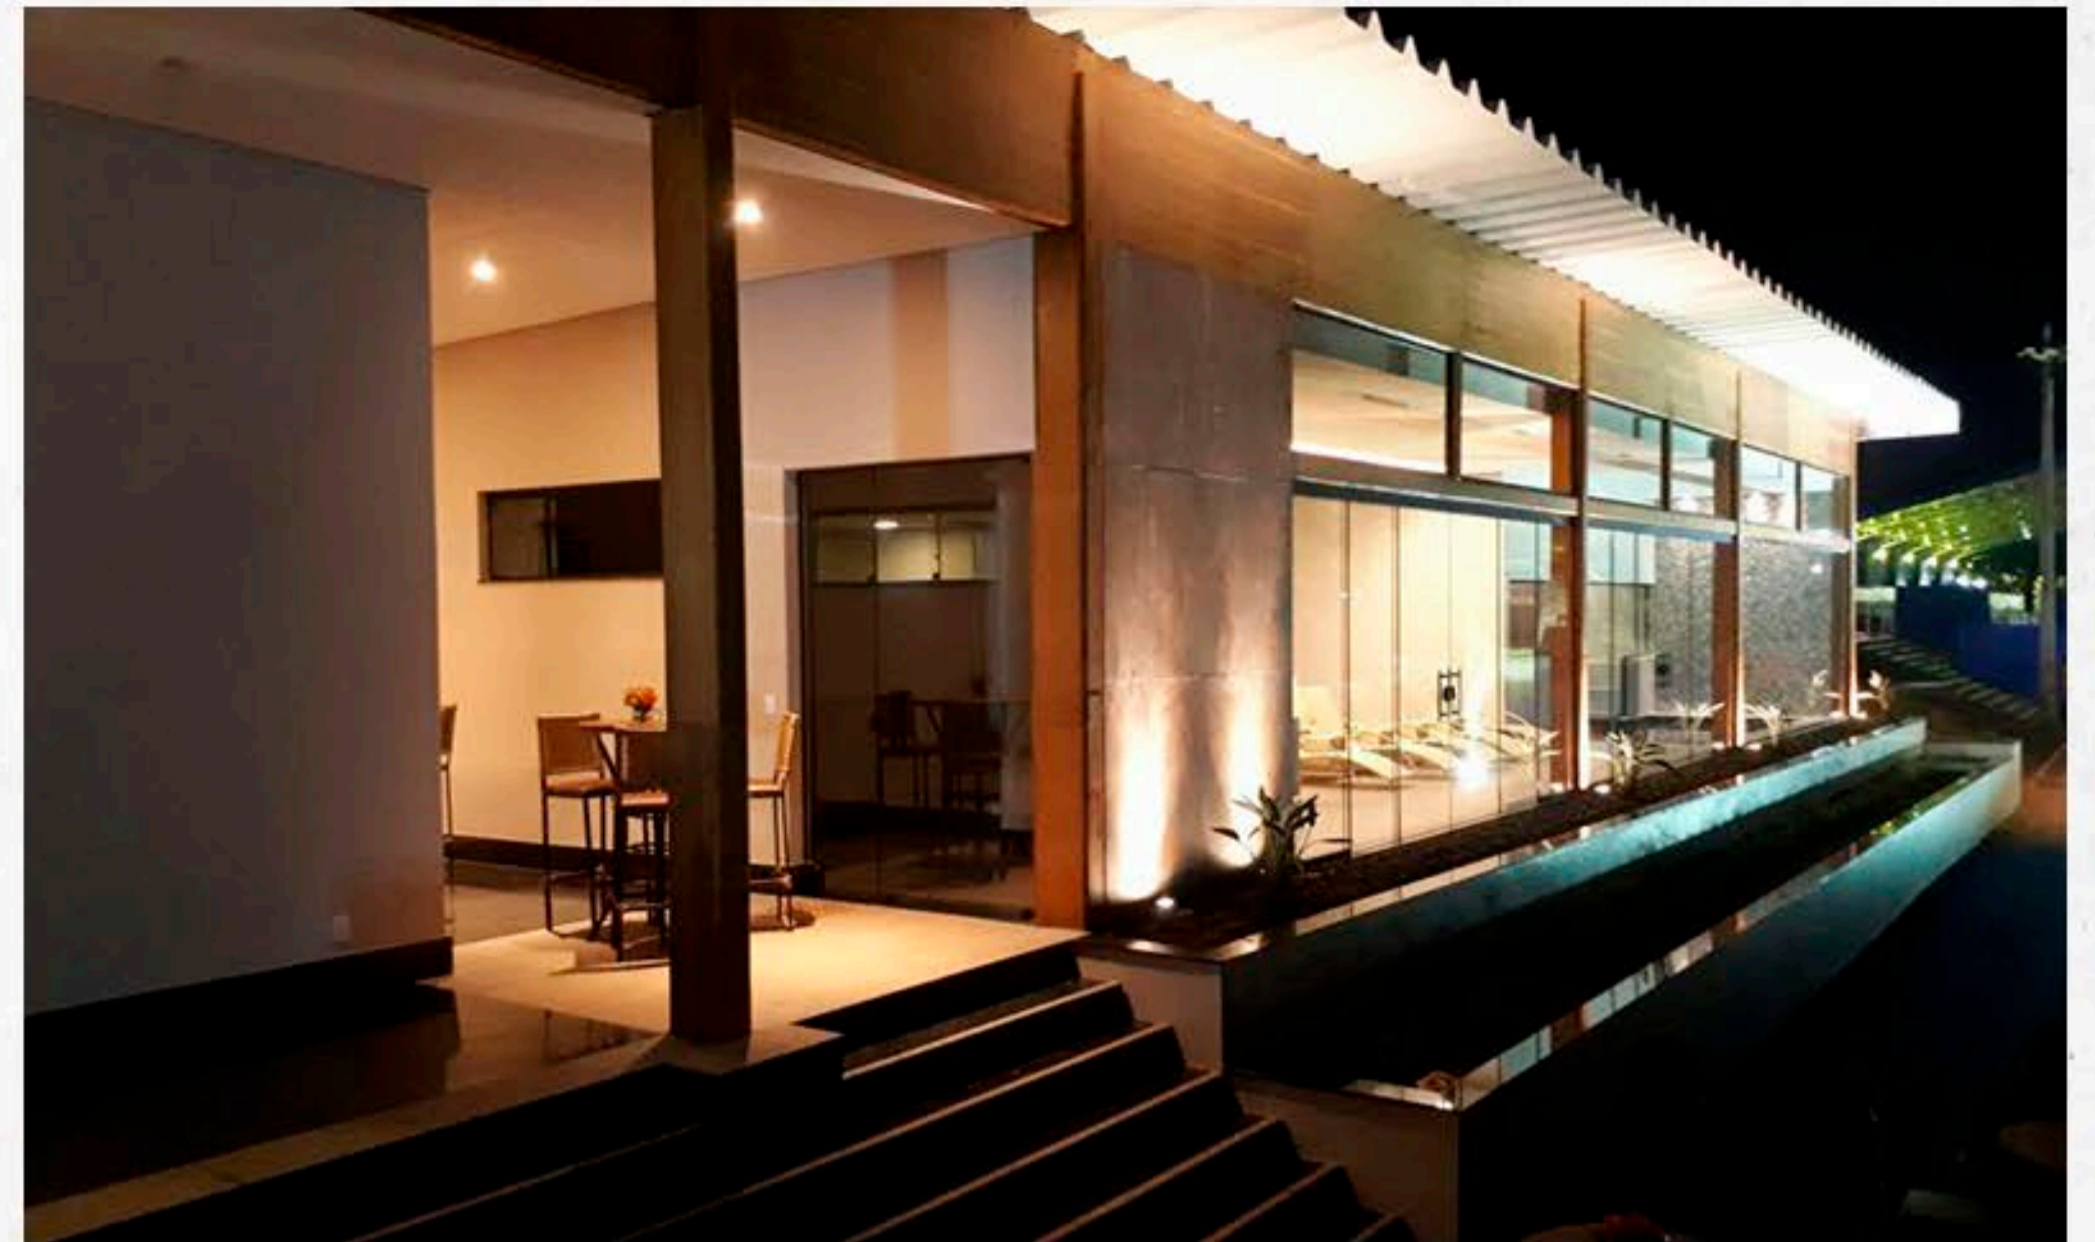

CLUBE NAVAL DE BRASÍLIA

📍 Brasília - DF

Construção da edificação para salão de festas e sauna.