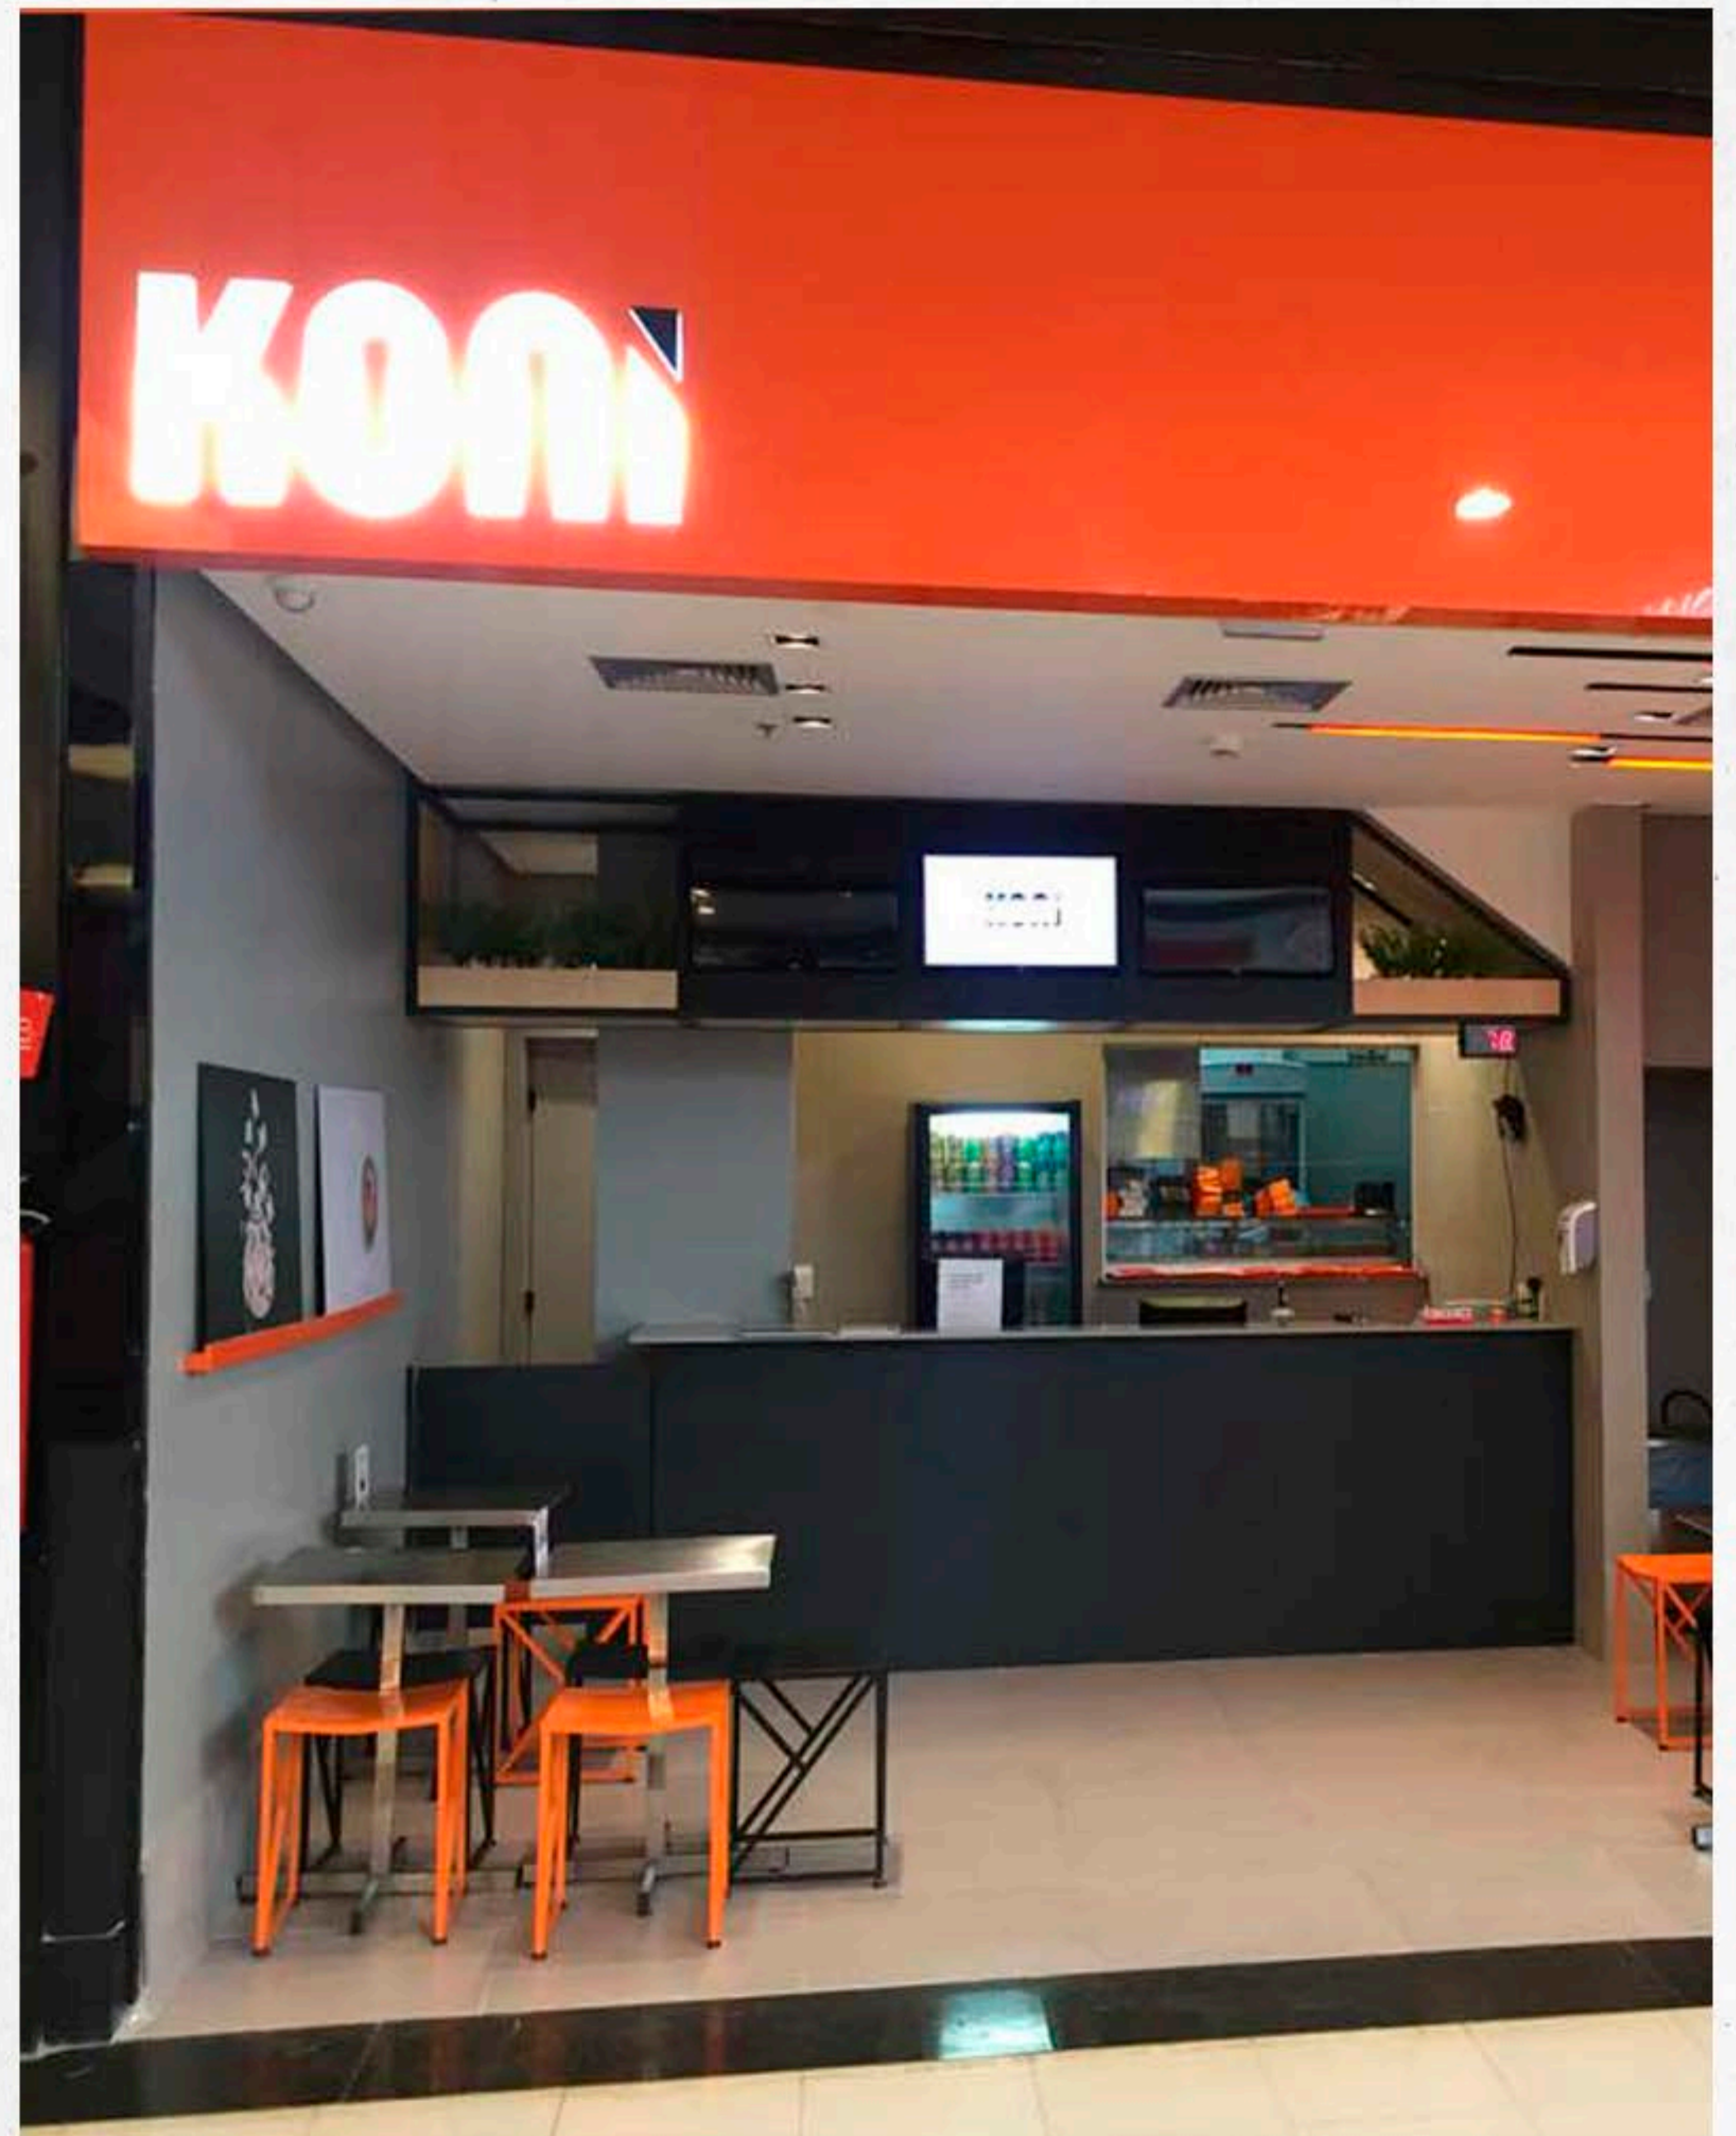

KONI

📍 Brasília – DF

Implantação de loja Koni no Shopping Boulevard.

solluta
OBRAS CORPORATIVAS