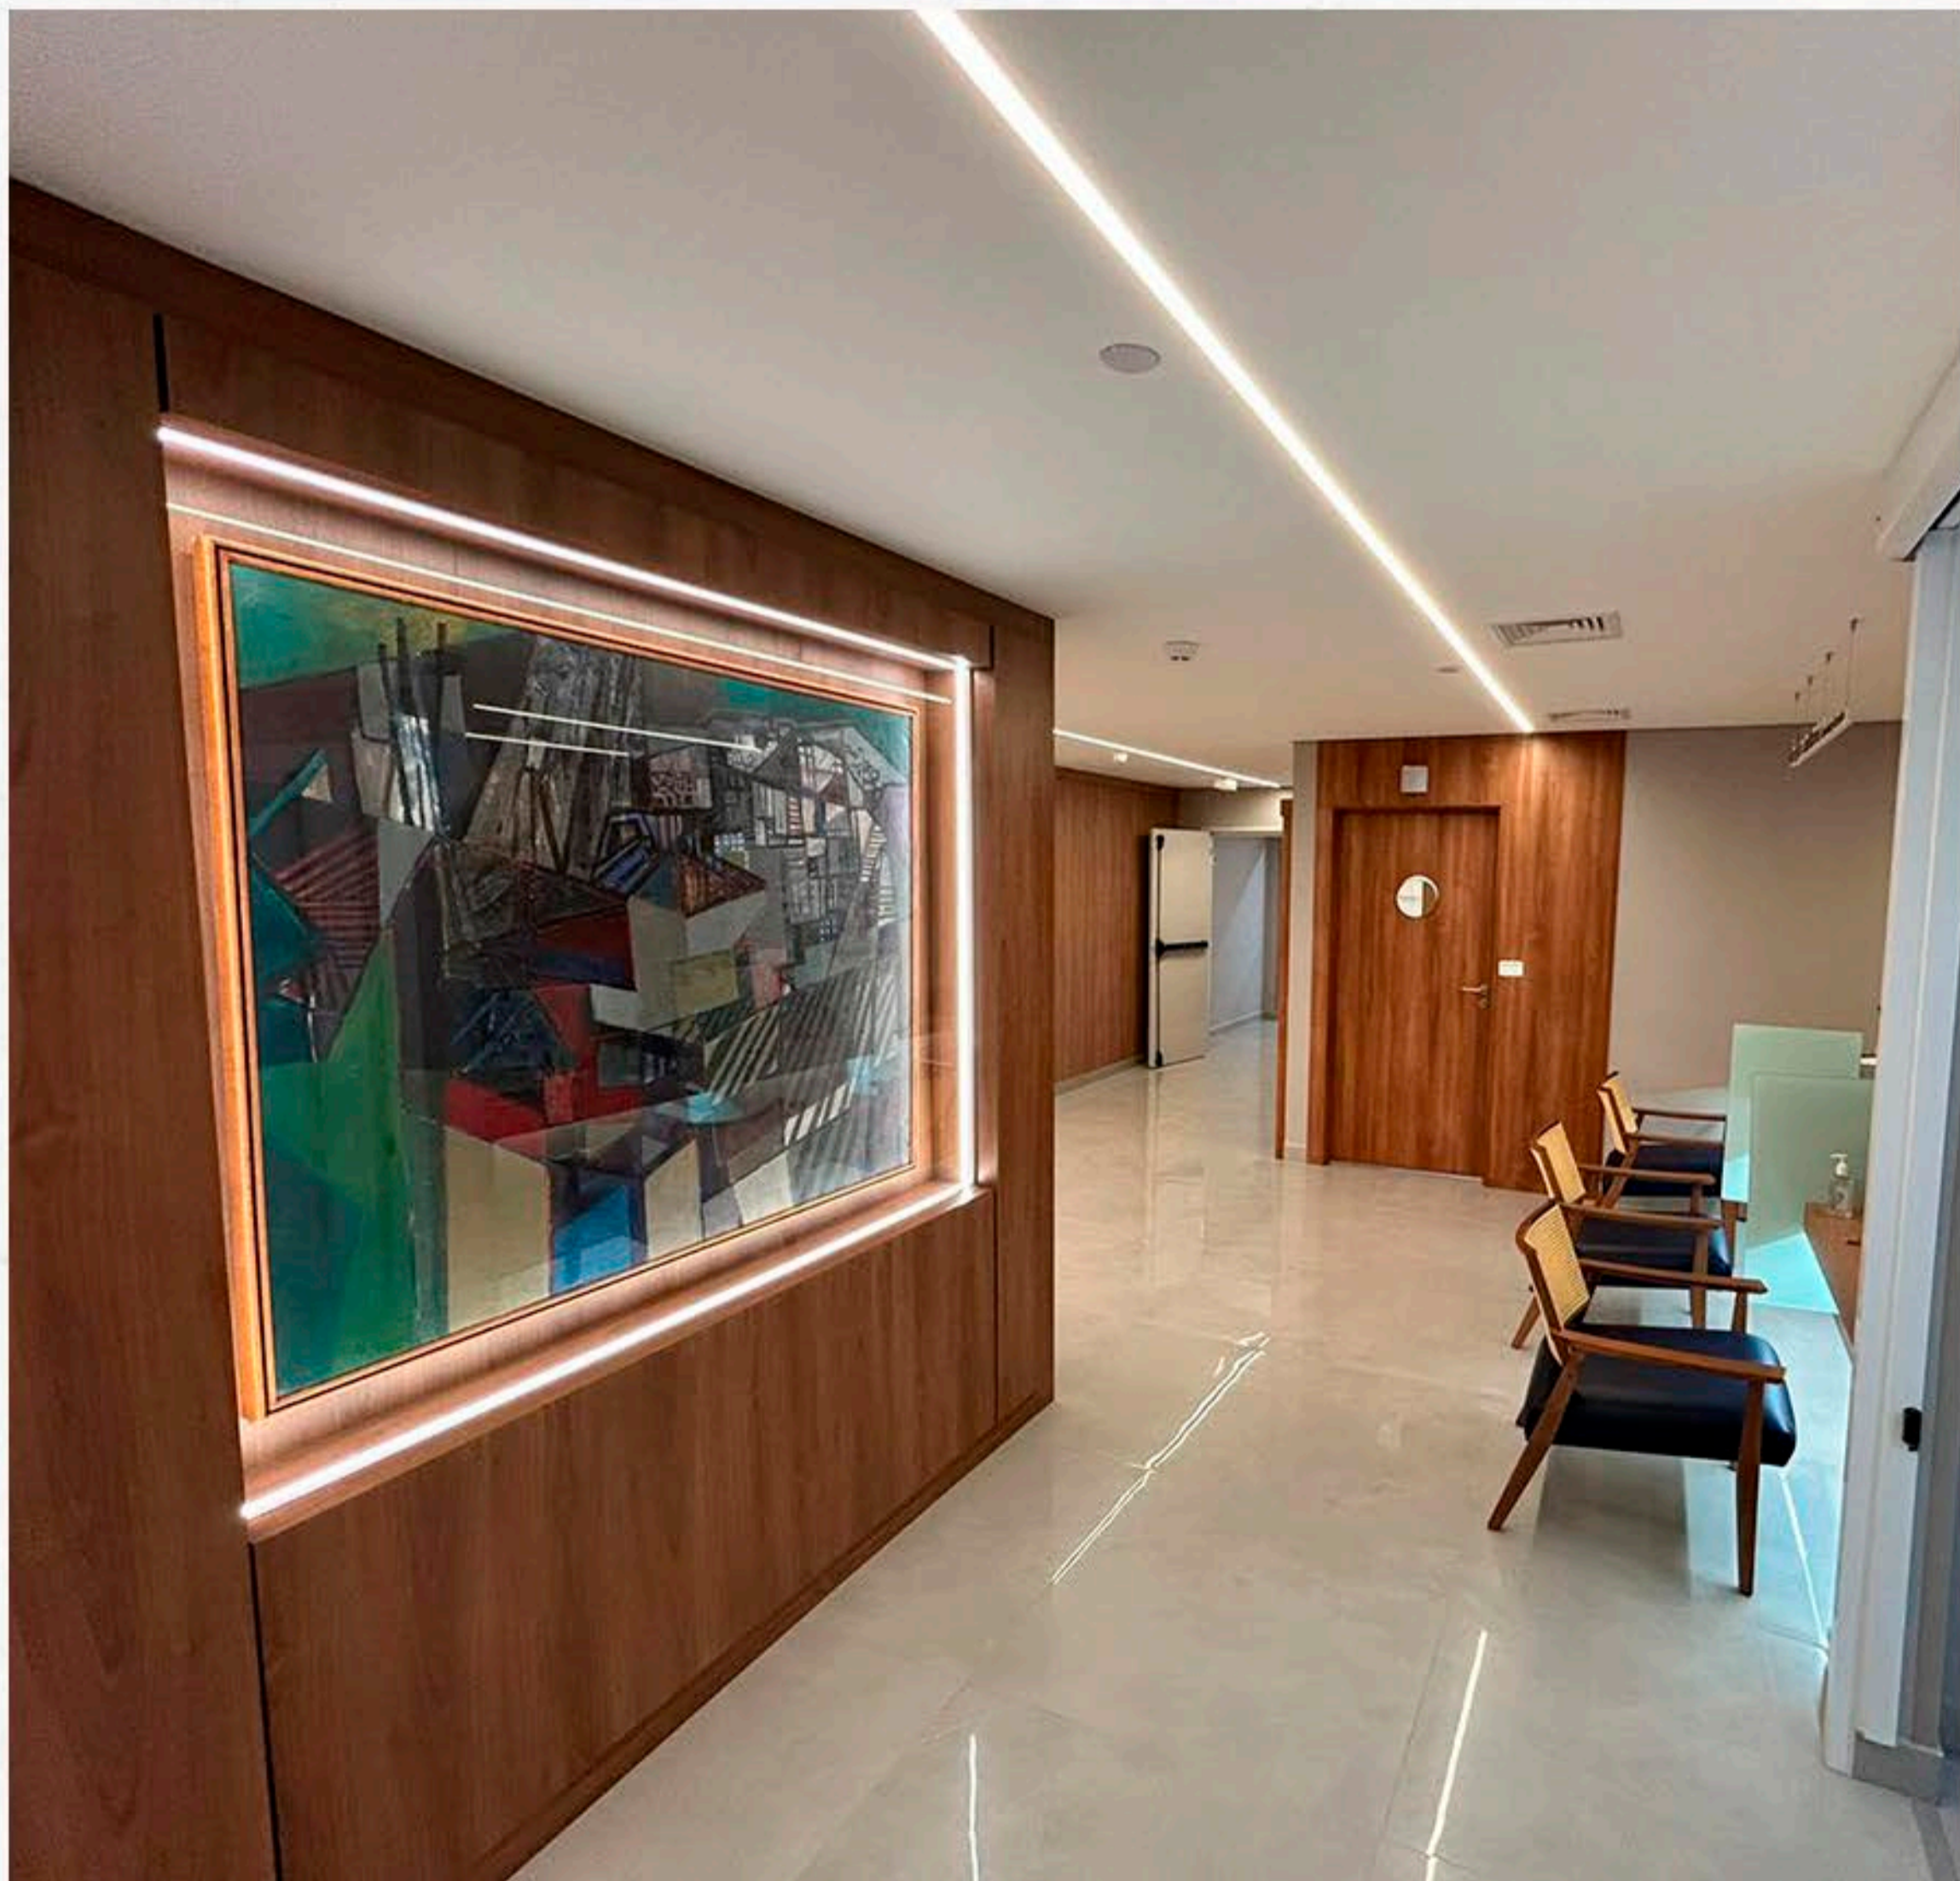

RECEPÇÕES ONCOLOGIA DF STAR